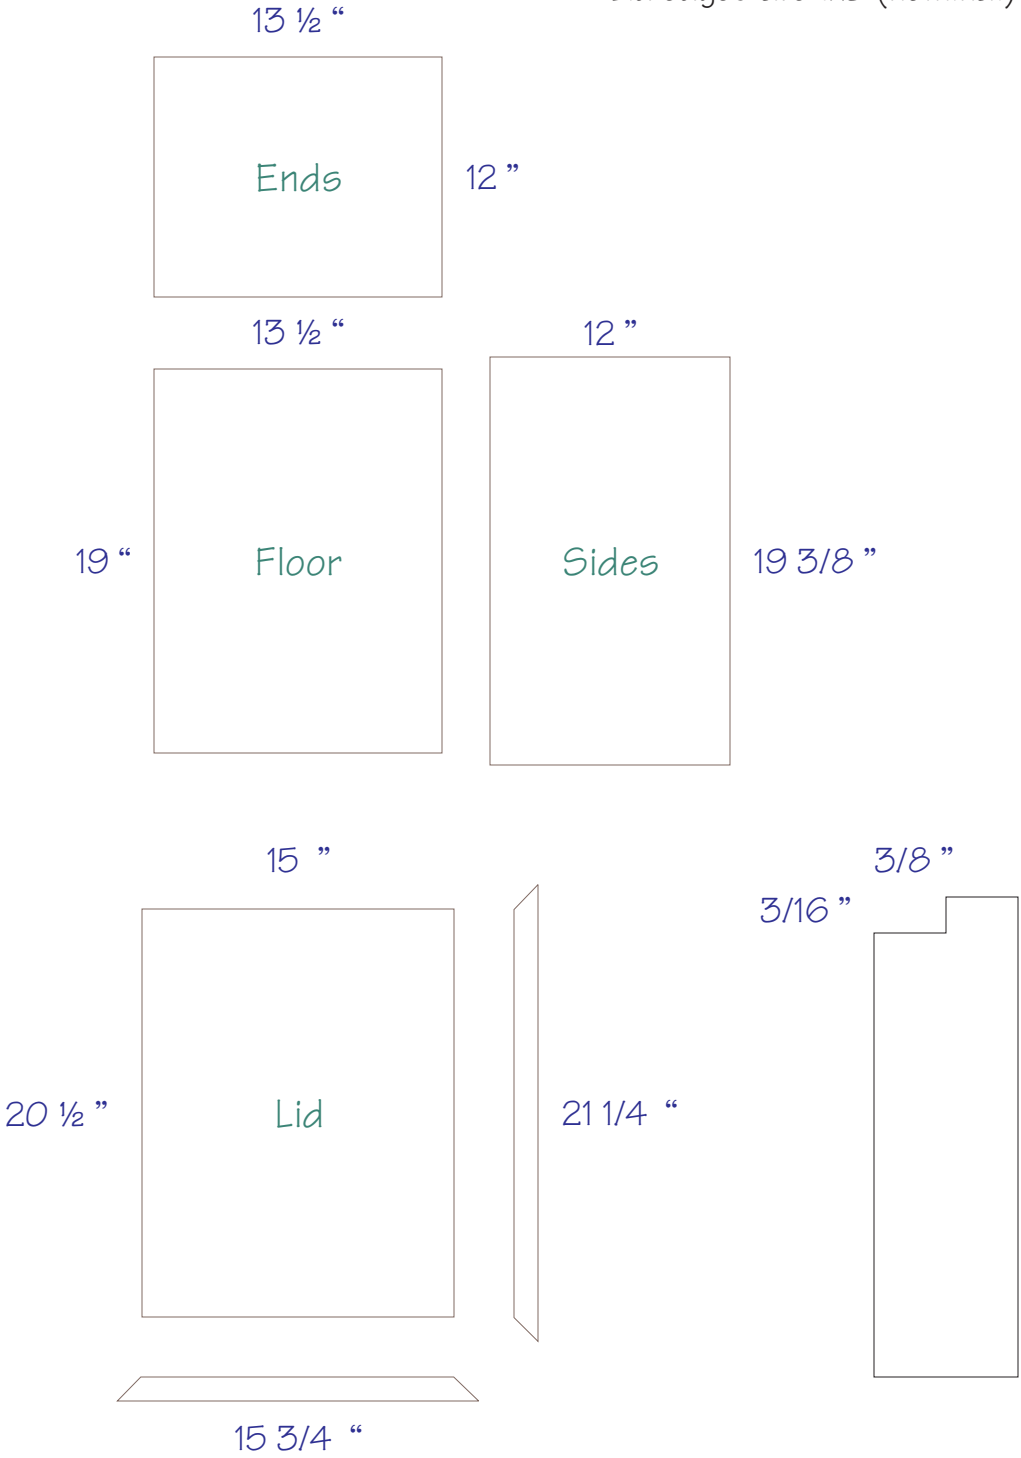

Karabitsu Worksheet

Panels are 3/16 " Luaun Plywood
Lid edges are 1x3 (nominal) Pine

First Breakdown Storage Karabitsu

Breakdown Storage Karabitsu - Stove Size

Breakdown Karabitsu 3 & 4

Panels are 3/16 " Luaun Plywood
Lid edges are 1x3 (nominal) Pine

Legs