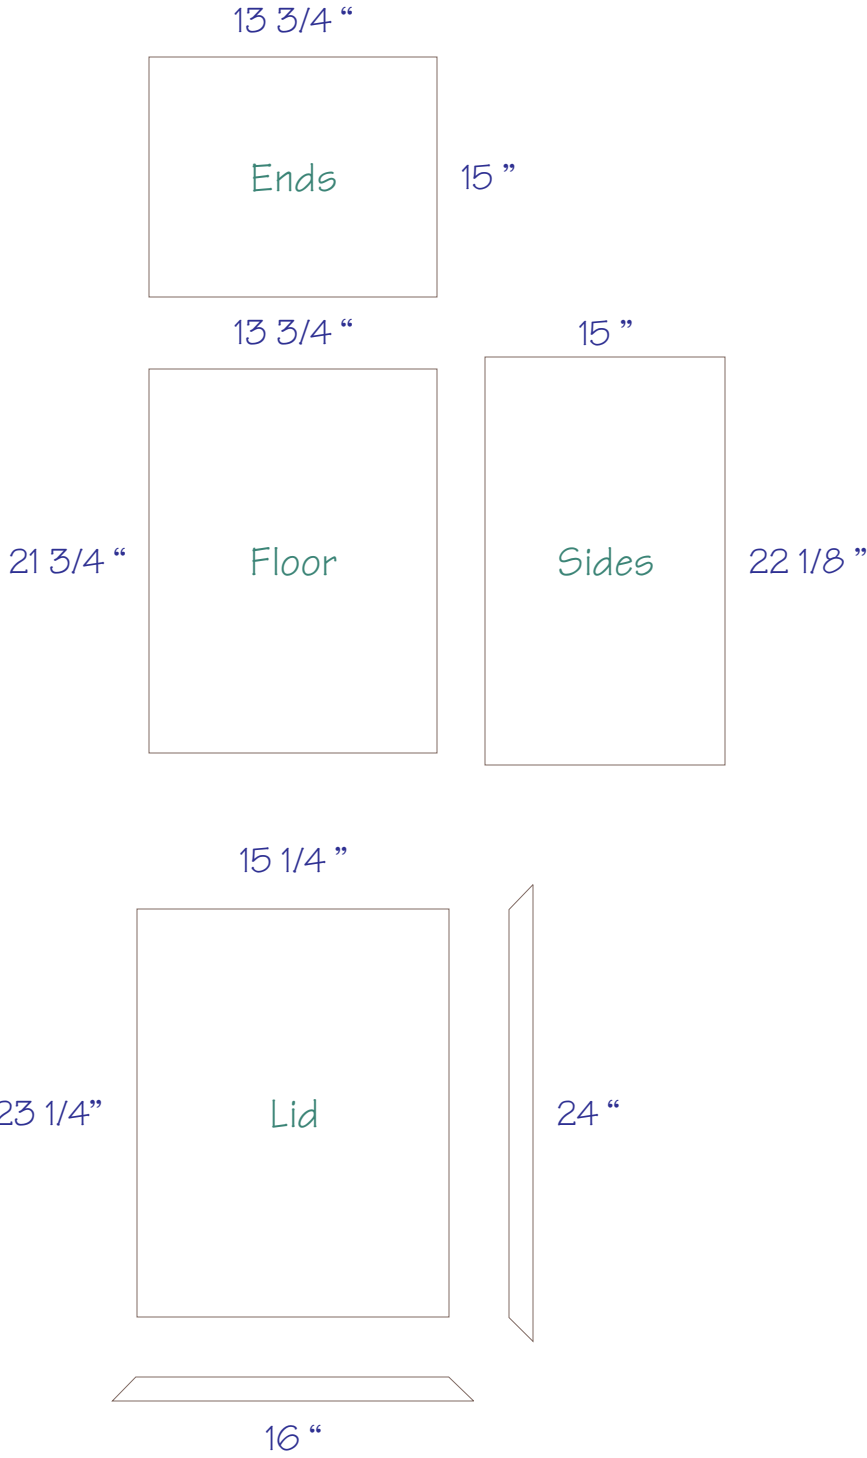

Karabitsu Worksheet

Panels are 3/16 " Luaun Plywood
Lid edges are 1x3 (nominal) Pine

First Breakdown Storage Karabitsu

Breakdown Storage Karabitsu - Stove Size

Breakdown Karabitsu 3 & 4

Panels are 3/16 " Luaun Plywood
Lid edges are 1x3 (nominal) Pine

Legs