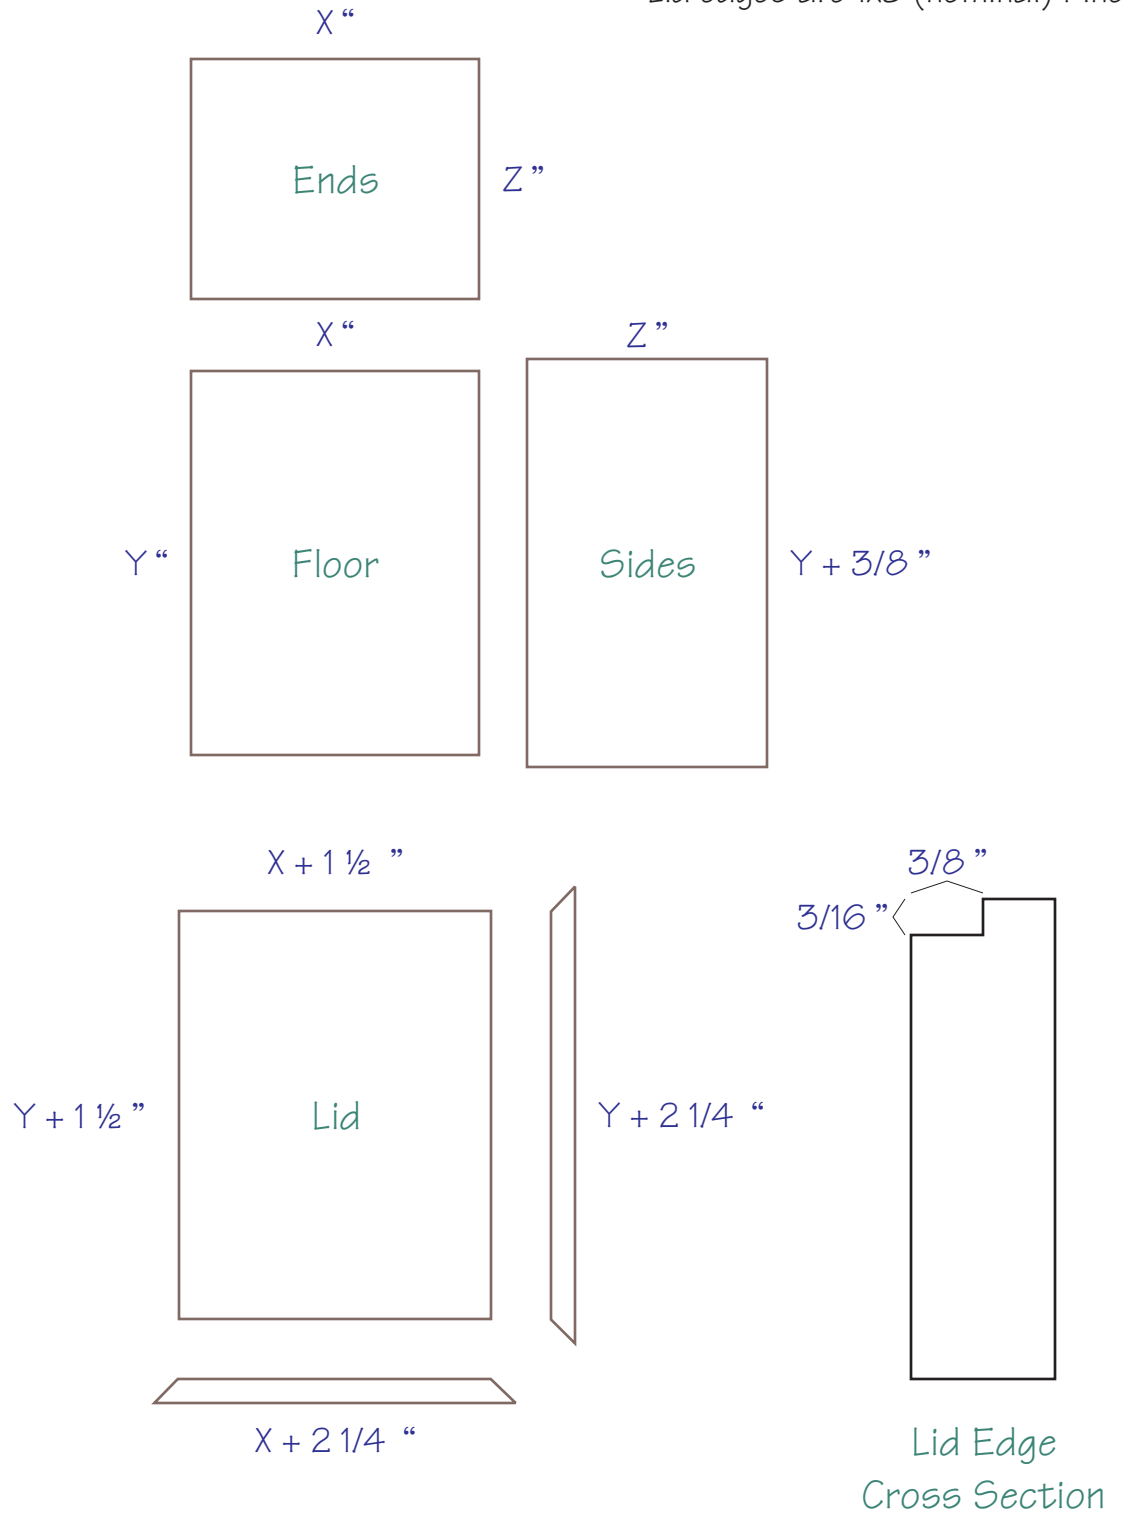

Karabitsu Worksheet

Panels are 3/16 " Luaun Plywood
Lid edges are 1x3 (nominal) Pine

First Breakdown Storage Karabitsu

Breakdown Storage Karabitsu - Stove Size

Breakdown Karabitsu 3 & 4

Panels are 3/16 " Luaun Plywood
Lid edges are 1x3 (nominal) Pine

Legs